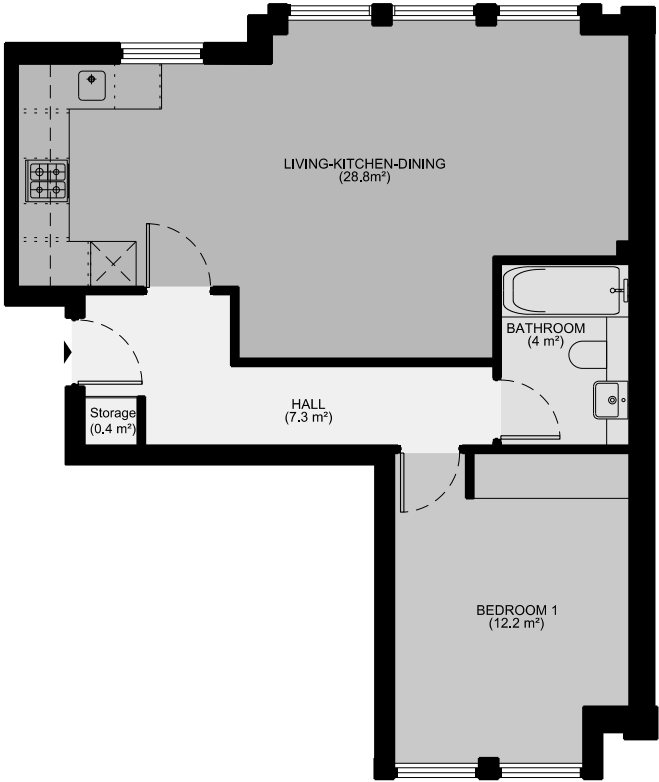

FLAT 24 - 1 Bed Apartment

Dimensions

Circulation	7.3 sq m	78.5 sq ft
Storage	0.4 sq m	4.3 sq ft
Kitchen/Living/Dining room	28.8 sq m	310 sq ft
Bedroom 1	12.2 sq m	131.3 sq ft
Bathroom	4 sq m	43 sq ft
Total Gross Internal	53.8 sq m	575.8 sq ft

Level location

Floor locator

- 3rd floor
- 2nd floor
- 1st floor
- Ground floor

Second floor