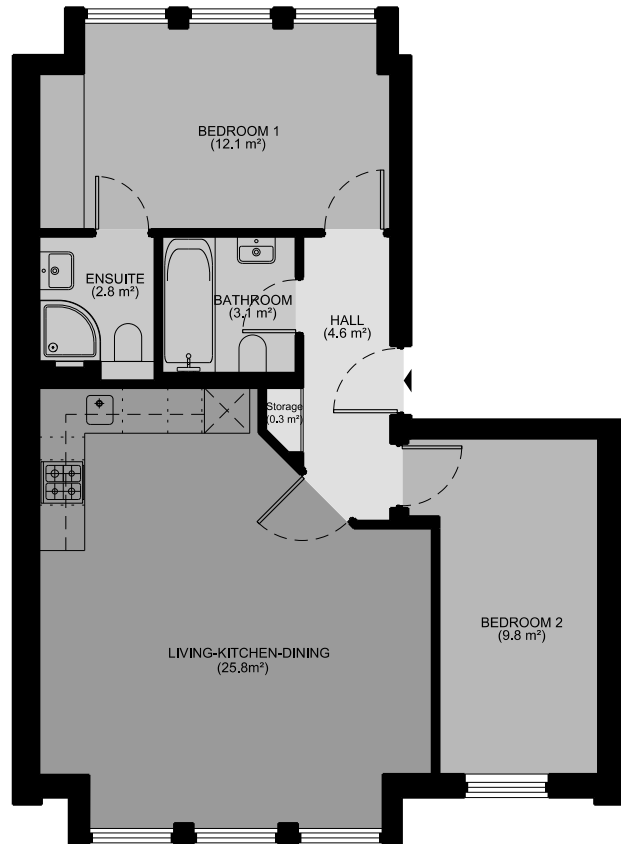

## FLAT 14 - 2 Bed Apartment

### Dimensions

Circulation	4.6 sq m	49.5 sq ft
Storage	0.3 sq m	3.2 sq ft
Kitchen/Living/Dining room	25.8 sq m	277.7 sq ft
Bathroom	3.1 sq m	33.3 sq ft
Ensuite	2.8 sq m	30.1 sq ft
Bedroom 1	12.1 sq m	130.2 sq ft
Bedroom 2	9.8 sq m	105.4 sq ft
<b>Total Gross Internal</b>	<b>60.5 sq m</b>	<b>651.2 sq ft</b>

### Level location

- 3<sup>rd</sup> floor
- 2<sup>nd</sup> floor
- 1<sup>st</sup> floor
- Ground floor

### Floor locator